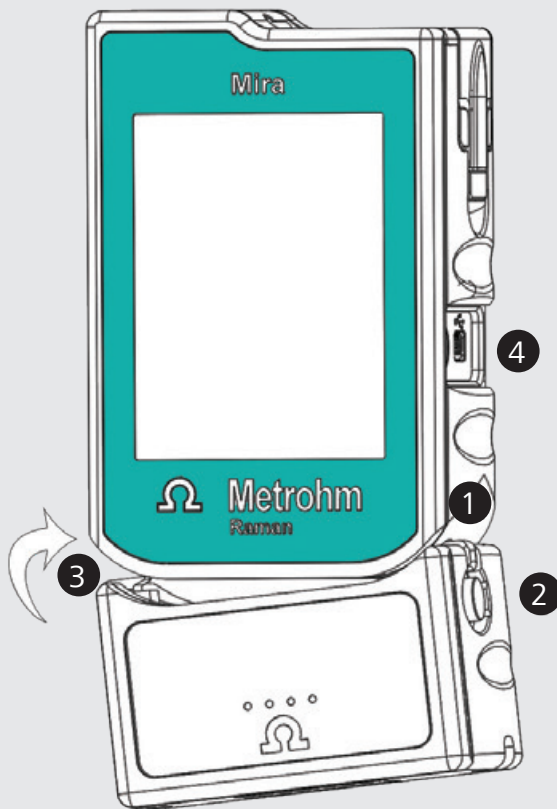

Improved Ergonomics

PowerPack is a secure, elegant companion to Mira. The result is a compact handheld device that fits neatly in a pocket. The small size of Mira & PowerPack easily permits single-handed operation- in fact, PowerPack moves Mira's center of mass down to make the screen more accessible.

Hook latch ① onto right lanyard pin on Mira. Press button ②, rotate latch ③ onto left lanyard pin. Release button ②. Connect USB Mini B ④.

Size

PowerPack
5x9x4.5 cm

Mira & PowerPack
17x9x4.5 cm

Weight

PowerPack
319g