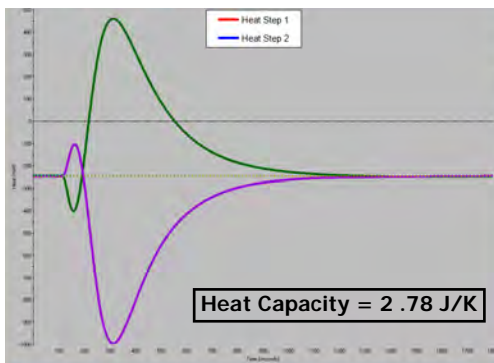

Measure change of heat release with...

- Chemistry modification
- Size and shape
- Environmental temperature
- Applied load
- State of charge
- Age

FEATURES

- Accurate heat measurement down to 1μ W over wide temperature range
- Wide dynamic range up to 10W
- Flexible sample chamber, coin cell to D size
- Small footprint, no ancillary cooling equipment required
- Windows based control software, USB connection
- Measure voltage, apply load during test

thermal hazard technology

NOVEL RAPID SENSITIVE VERSATILE INEXPENSIVE

IBC - Isothermal Battery Calorimeter

1.5 AH Lithium Battery Charge and Discharge Cycle 1A

1.5 AH Lithium Ion Prismatic Cell Charge and Discharge Cycle (500 mA)

Heat Capacity of Lithium CR2032 Coin Cell

10.9 Watt Steady State 35°C

Battery sizes	coin cell to D size
Temperature range	-5 to 80°C
Current range options	100µA to 4A (Standard) or 10µA to 100mA (high sensitivity)
Minimum detectable heat	+/- 100µW (Standard) or +/- 1µW (high sensitivity)
Maximum detectable heat	up to 10W
Battery cycler	0 - 4A charge / 0 - 10A discharge; 1mA resolution (Standard) 0 - 1A charge / 0 - 1A discharge; 10µA resolution (high sensitivity)
Charge/Discharge battery during test	✓
Apply load during test	✓
Measure voltage during test	✓
Connection to PC	via USB