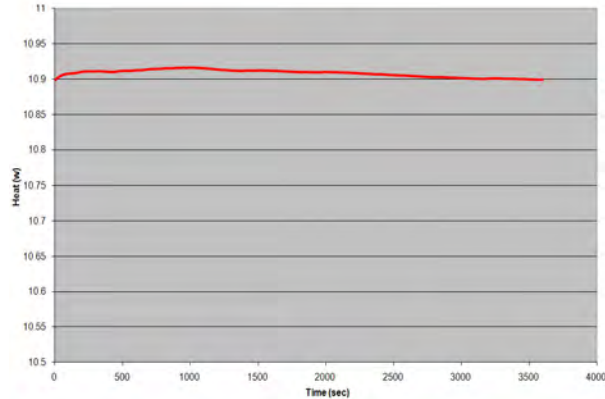

Measure change of heat release with...

- Chemistry modification
- Size and shape
- Environmental temperature
- Applied load
- State of charge
- Age

FEATURES

- Accurate heat measurement down to 1μ W over wide temperature range
- Wide dynamic range up to 10W
- Flexible sample chamber, coin cell to D size
- Small footprint, no ancillary cooling equipment required
- Windows based control software, USB connection
- Measure voltage, apply load during test

thermal hazard technology

NOVEL RAPID SENSITIVE VERSATILE INEXPENSIVE

IBC - Isothermal Battery Calorimeter

1.5 AH Lithium Battery Charge and Discharge Cycle 1A

1.5 AH Lithium Ion Prismatic Cell Charge and Discharge Cycle (500 mA)

Heat Capacity of Lithium CR2032 Coin Cell

10.9 Watt Steady State 35°C

Battery sizes	coin cell to D size
Temperature range	-5 to 80°C
Current range options	100µA to 4A (Standard) or 10µA to 100mA (high sensitivity)
Minimum detectable heat	+/- 100µW (Standard) or +/- 1µW (high sensitivity)
Maximum detectable heat	up to 10W
Battery cycler	0 - 4A charge / 0 - 10A discharge; 1mA resolution (Standard) 0 - 1A charge / 0 - 1A discharge; 10µA resolution (high sensitivity)
Charge/Discharge battery during test	✓
Apply load during test	✓
Measure voltage during test	✓
Connection to PC	via USB