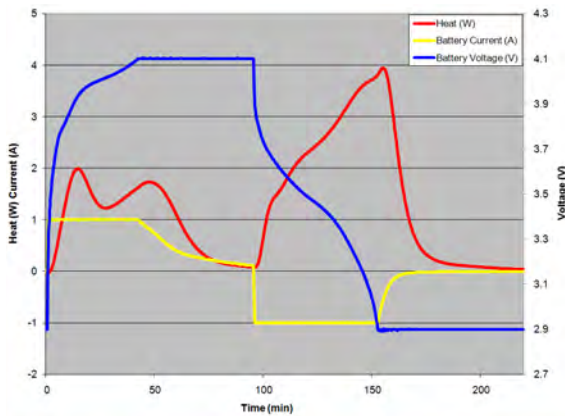

IBC - Isothermal Battery Calorimeter

New From THT Battery Calorimeter

Study battery...

- Stability
- Performance
- Efficiency
- Life cycle

Quantify heat release under...

- Applied load conditions (mW to W)
- On the shelf conditions (μ W to mW)

Measure change of heat release with...

- Chemistry modification
- Size and shape
- Environmental temperature
- Applied load
- State of charge
- Age

FEATURES

- Accurate heat measurement down to 1μ W over wide temperature range
- Wide dynamic range up to 10W
- Flexible sample chamber, coin cell to D size
- Small footprint, no ancillary cooling equipment required
- Windows based control software, USB connection
- Measure voltage, apply load during test

thermal hazard technology

NOVEL RAPID SENSITIVE VERSATILE INEXPENSIVE

IBC - Isothermal Battery Calorimeter

1.5 AH Lithium Battery Charge and Discharge Cycle 1A

1.5 AH Lithium Ion Prismatic Cell Charge and Discharge Cycle (500 mA)

Heat Capacity of Lithium CR2032 Coin Cell

10.9 Watt Steady State 35°C

Battery sizes	coin cell to D size
Temperature range	-5 to 80°C
Current range options	100µA to 4A (Standard) or 10µA to 100mA (high sensitivity)
Minimum detectable heat	+/- 100µW (Standard) or +/- 1µW (high sensitivity)
Maximum detectable heat	up to 10W
Battery cycler	0 - 4A charge / 0 - 10A discharge; 1mA resolution (Standard) 0 - 1A charge / 0 - 1A discharge; 10µA resolution (high sensitivity)
Charge/Discharge battery during test	✓
Apply load during test	✓
Measure voltage during test	✓
Connection to PC	via USB