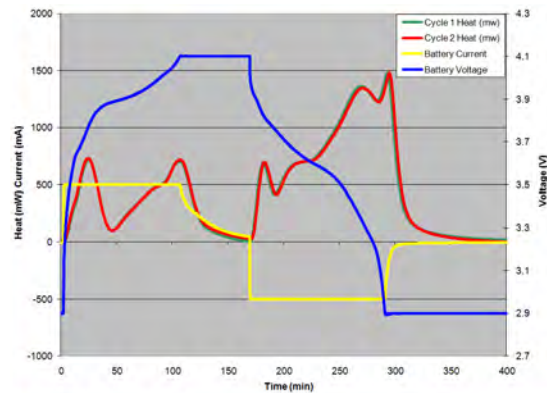

IBC - Isothermal Battery Calorimeter

New From THT Battery Calorimeter

Study battery...

- Stability
- Performance
- Efficiency
- Life cycle

Quantify heat release under...

- Applied load conditions (mW to W)
- On the shelf conditions (μ W to mW)

Measure change of heat release with...

- Chemistry modification
- Size and shape
- Environmental temperature
- Applied load
- State of charge
- Age

FEATURES

- Accurate heat measurement down to 1μ W over wide temperature range
- Wide dynamic range up to 10W
- Flexible sample chamber, coin cell to D size
- Small footprint, no ancillary cooling equipment required
- Windows based control software, USB connection
- Measure voltage, apply load during test

thermal hazard technology

NOVEL RAPID SENSITIVE VERSATILE INEXPENSIVE

IBC - Isothermal Battery Calorimeter

1.5 AH Lithium Battery Charge and Discharge Cycle 1A

1.5 AH Lithium Ion Prismatic Cell Charge and Discharge Cycle (500 mA)

Heat Capacity of Lithium CR2032 Coin Cell

10.9 Watt Steady State 35°C

Battery sizes	coin cell to D size
Temperature range	-5 to 80°C
Current range options	100µA to 4A (Standard) or 10µA to 100mA (high sensitivity)
Minimum detectable heat	+/- 100µW (Standard) or +/- 1µW (high sensitivity)
Maximum detectable heat	up to 10W
Battery cycler	0 - 4A charge / 0 - 10A discharge; 1mA resolution (Standard) 0 - 1A charge / 0 - 1A discharge; 10µA resolution (high sensitivity)
Charge/Discharge battery during test	✓
Apply load during test	✓
Measure voltage during test	✓
Connection to PC	via USB